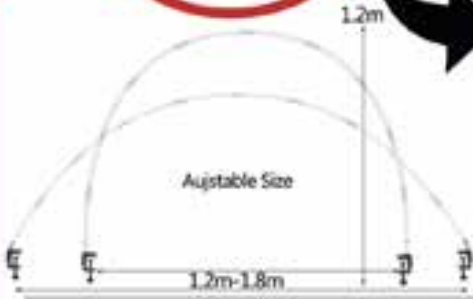

Base
can be filled with
water/sand
21 x 3 cm / 8.3" x 1.2"

4X

Tubes
plastic
30 cm / 11.8"

4X

Tubeconnectors
7 cm / 2.8"

BALLOON ARCHES

84989 BALLOON ARCH TABLE KIT

- 4-6FT
- 12 X TUBES WITH CONNECTORS
- 2 X CLAMPS
- 25 X BALLOON RINGS