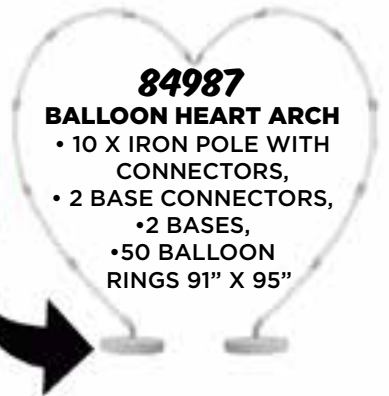

84987 BALLOON HEART ARCH

- 10 X IRON POLE WITH CONNECTORS,
- 2 BASE CONNECTORS,
- 2 BASES,
- 50 BALLOON RINGS 91" X 95"

84988

BALLOON ARCH KIT 118" IN. X 86" IN. 8 X TUBES (28.7 IN) WITH CONNECTORS 50 X BALLOONS RING (1.4 IN) 2 X BASES